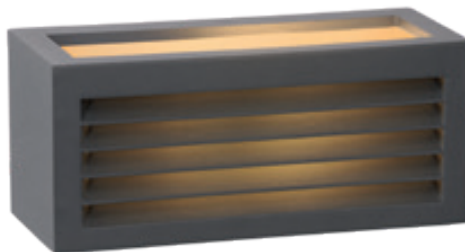

27853/01/97

27853/01/30