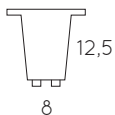

BILTIN

- 1xGU10/max. 35W/excl.
- H 12,5cm/W 10,8cm/L 10,8cm 11800/01/12
- Ø 10,8cm/H 12,5cm 11801/01/12
- Ø 10,4cm
- color satin Chrome
- aluminium

IP67

10,4 cm

12,5

8

bulb suggestion
49008/05/60

11800/01/12

11801/01/12