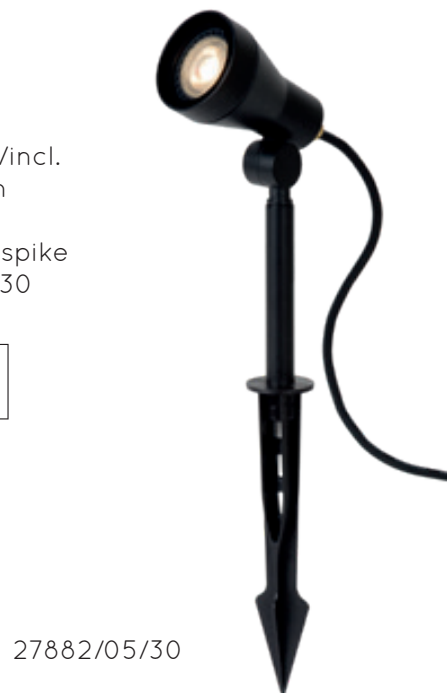

ARNE-LED

- 1xGU10/LED 5W/2700K/350lm/incl.
- H 36cm/W 9cm/D 6,3cm
- colors black & satin chrome
- stainless steel

SPIKE LED

- 1xGU10/5W/3000K/320lm/incl.
- H 42cm/W 6,5cm/L 10,8cm
- color black
- aluminium, glass & plastic spike
- Led GU10 bulb 49006/05/30