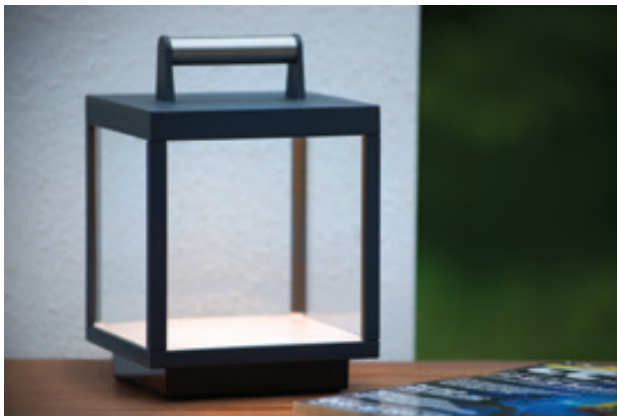

28862/06/30

touch 1-2-3 step dimmable