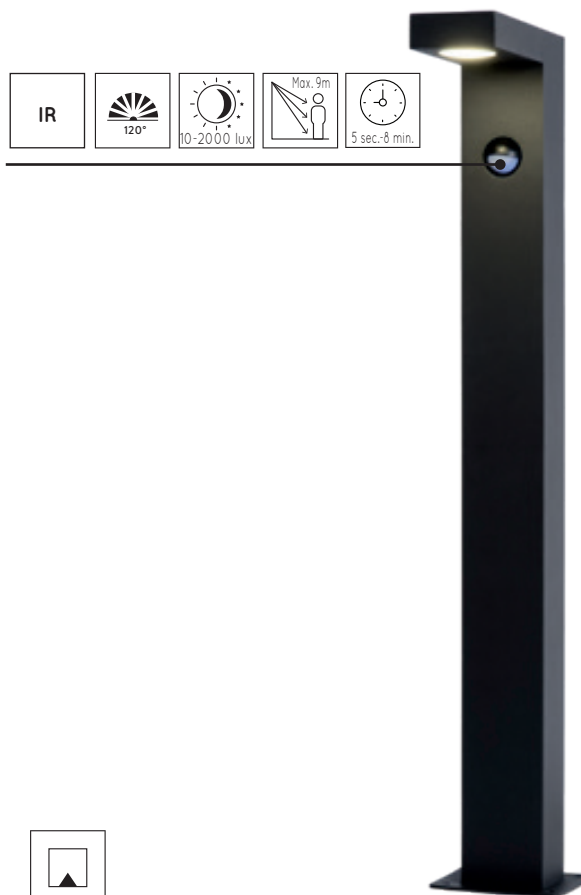

# TEXAS

- 7W/INTEGRATED LED/3000K/420lm/incl.
- H 12cm/W 6cm/L 15cm 28850/24/30
- H 60cm/W 6cm/L 15cm 28851/60/30 - 28851/61/30
- black
- aluminium
- glass (92/28850/00)

28850/24/30  
WITH IR DETECTOR

28851/60/30