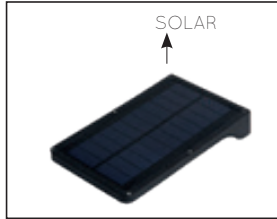

BASIC

- 3W/INTEGRATED LED/2700K/380lm/incl.
- H 3,6cm/W 11,6cm/L 19cm
- colors black & white
- PC

22862/04/30