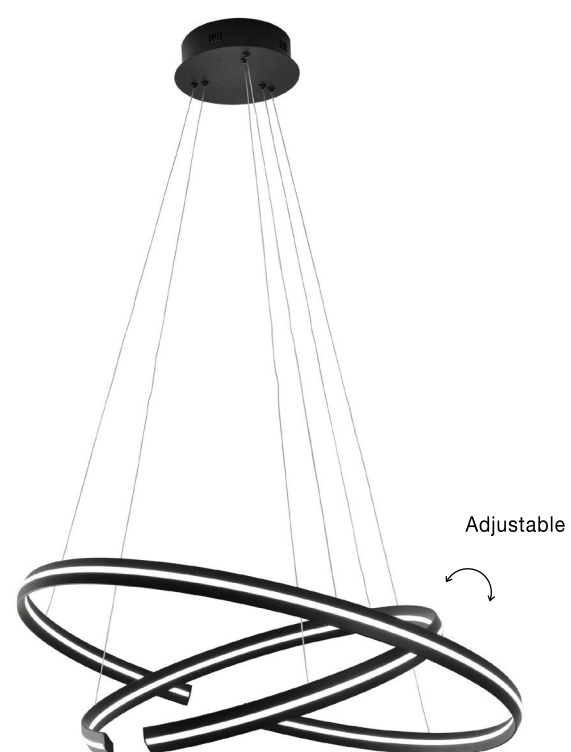

LED WARM WHITE A++-A DRIVER INCL.

Adjustable

BRETON | 9392011

Dimmable

Sandy Black Steel
Aluminium & Acrylic
Adjustable
LED 55 Watt 90 Volt 600Ma
2475Lm 3000K IP20
D: 80 W: 40 H: 120 cm

Adjustable

BRETON | 9392012