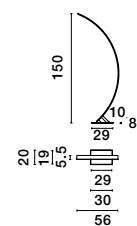

LED WARM WHITE A++-A DRIVER INCL.

CECIL | 9357041

Sandy White Steel Aluminium
& Acrylic
LED 32 Watt 42 Volt 700Ma
2745Lm 3000K IP20
D: 55 H: 120 cm

CECIL | 9357042

Sandy Black Steel Aluminium
& Acrylic
LED 32 Watt 42 Volt 700Ma
1732Lm 3000K IP20
D: 55 H: 120 cm