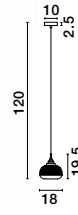

MOND | 9738211

Satin Gold Metal
Clear Glass
E14 1x40 Watt 220-240 Volt
IP20 Bulb Excluded
D: 18 H: 120 cm