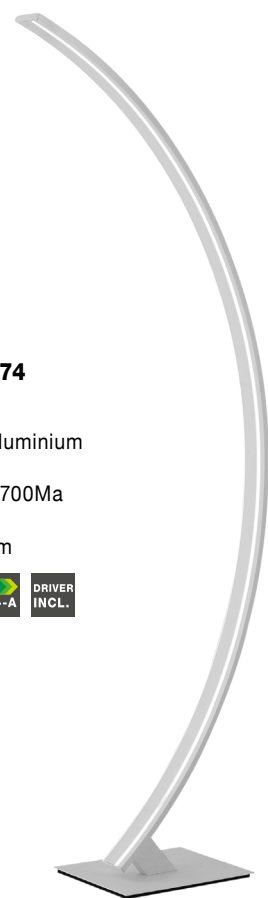

BRETON | 9348074
Dimmable

Sandy White Steel Aluminium
& Acrylic
LED 40 Watt 57 Volt 700Ma
2126Lm 3000K IP20
L: 20 W: 56 H: 150 cm