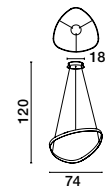

ARIES | 9357064

Sandy White Steel Aluminium
& Acrylic
LED 32 Watt 42 Volt 700Ma
1430Lm 3000K IP20
D: 74 H: 120 cm