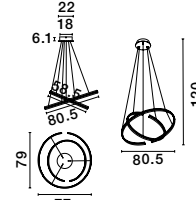

BRETON | 9392012

Dimmable

Sandy Black Steel
Aluminium & Acrylic
Adjustable
LED 93 Watt
3422Lm 3000K IP20
D: 80 D: 80 H: 120 cm

BRETON | 9348092

Dimmable

Sandy Black Steel Aluminium
& Acrylic
LED 40 Watt 57 Volt 700Ma
1850Lm 3000K IP20
L: 20 W: 56 H: 150 cm