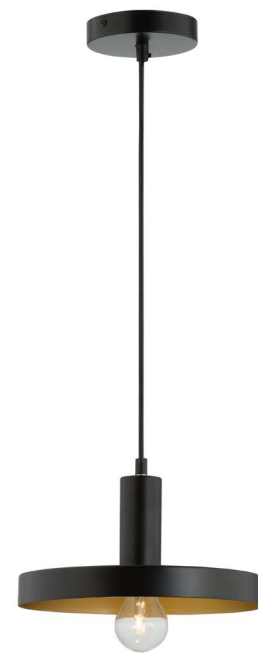

866609

Metal & Acrylic Diffuser
Gold Outside
Matt White Inside
LED E27 4x10 Watt 230 Volt
IP20 Bulb Excluded
L: 36 W: 36 H: 10 cm

866610

Metal & Acrylic Diffuser
Gold Outside
Matt White Inside
LED E27 4x10 Watt 230 Volt
IP20 Bulb Excluded
L: 46 W: 46 H: 10 cm