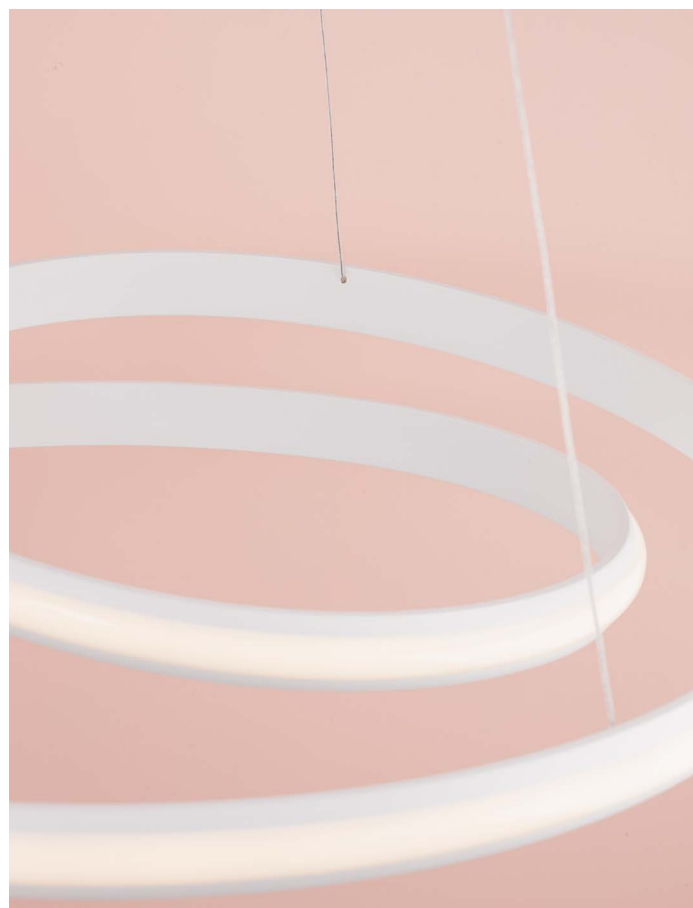

LED WARM WHITE A++-A DRIVER INCL.

CECIL | 9357041

Sandy White Steel Aluminium
& Acrylic
LED 32 Watt 42 Volt 700Ma
2745Lm 3000K IP20
D: 55 H: 120 cm

CECIL | 9357042

Sandy Black Steel Aluminium
& Acrylic
LED 32 Watt 42 Volt 700Ma
1732Lm 3000K IP20
D: 55 H: 120 cm