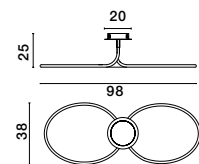

BOW | 9357086
Gold Leaf Steel Aluminium &
Acrylic
LED 47 Watt 60 Volt 700Ma
2531Lm 3000K IP20
D: 102 H: 30 cm

BOW | 9357085
Chrome Steel Aluminium &
Acrylic
LED 47 Watt 60 Volt 700Ma
2491Lm 3000K IP20
D: 102 H: 30 cm