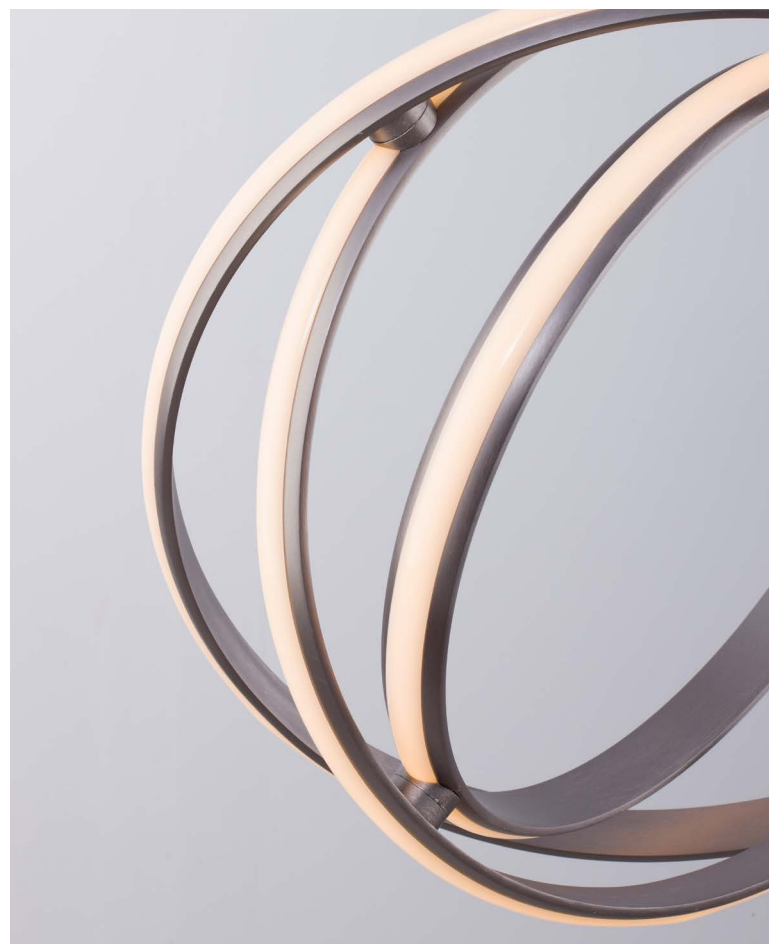

ANTILIA | 9365012

Dimmable

Black Purple Steel Aluminium & Acrylic

Adjustable

LED 53 Watt 24 Volt 1925Ma

2627Lm 3000K IP20

D: 50 H: 150 cm

Adjustable

Adjustable

ANTILIA | 9365013

Dimmable

Black Purple Steel Aluminium & Acrylic

Adjustable

LED 63 Watt 24 Volt 2500Ma

3043Lm 3000K IP20

D: 70 H: 150 cm