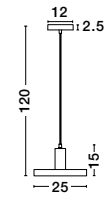

866609

Metal & Acrylic Diffuser
Gold Outside
Matt White Inside
LED E27 4x10 Watt 230 Volt
IP20 Bulb Excluded
L: 36 W: 36 H: 10 cm

866610

Metal & Acrylic Diffuser
Gold Outside
Matt White Inside
LED E27 4x10 Watt 230 Volt
IP20 Bulb Excluded
L: 46 W: 46 H: 10 cm