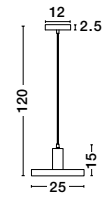

GARNET | 9417053

Black Metal Outside
Gold Inside
Black PVC Wire
E27 1x40 Watt 230 Volt
IP20 Bulb Excluded
D: 25 H: 120 cm