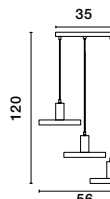

GARNET | 9417050

Gold Metal
Outside & Inside
Black PVC Wire
E27 1x40 Watt 230 Volt
IP20 Bulb Excluded
D: 25 H: 120 cm