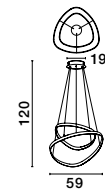

ARIES | 9357063

Sandy Black Steel Aluminium
& Acrylic
LED 48 Watt 60 Volt 700Ma
1980Lm 3000K IP20
D: 59 H: 120 cm