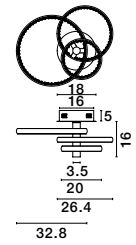

Adjustable

EMIL 9349063

Dimmable

Sandy Black Steel Aluminium
& Acrylic
LED 30 Watt 42 Volt 700Ma
1131Lm 3000K IP20
D: 45 W: 35 H: 220 cm

Adjustable

EMIL 9349062

Dimmable

Sandy White Steel Aluminium
& Acrylic
LED 30 Watt 42 Volt 700Ma
2362Lm 3000K IP20
D: 45 W: 35 H: 220 cm