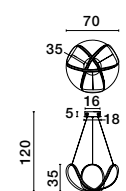

APUS | 9348051
Sandy Black Steel Aluminium
& Acrylic
LED 50 Watt 60 Volt
1800Lm 3000K IP20
D: 70 H: 120 cm

APUS | 9348052
Sandy White Steel Aluminium
& Acrylic
LED 50 Watt 60 Volt
2158Lm 3000K IP20
D: 70 H: 120 cm

APUS | 9348053
Sandy Black Steel Aluminium
& Acrylic
LED 45 Watt 60 Volt
1450Lm 3000K IP20
D: 55 H: 120 cm

APUS | 9348054
Sandy White Steel Aluminium
& Acrylic
LED 45 Watt 60 Volt
1720Lm 3000K IP20
D: 55 H: 120 cm