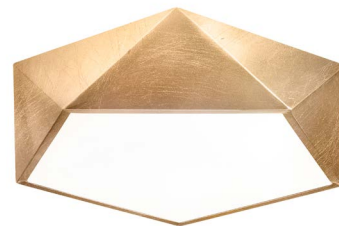

8186206

Metal & Acrylic Diffuser
Gold Outside
Matt White Inside
LED E27 4x10 Watt 230 Volt
IP20 Bulb Excluded
D: 40 H: 10 cm