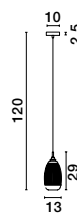

LAND | 9453456

Brushed Aluminium & Acrylic
LED 50 Watt 220-240 Volt
50-60Hz 1200Ma
3250Lm 3000K IP20
D: 60 H: 120 cm

MOND | 9738212

Satin Gold Metal
Clear Glass
E14 1x40 Watt 220-240 Volt
IP20 Bulb Excluded
D: 13 H: 120 cm