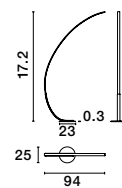

ARIES | 9396060
Dimmable

Sandy Black Steel Aluminium
& Acrylic
LED 30 Watt 24 Volt 1250Ma
1320Lm 3000K IP20
L: 26 W: 94 H: 172 cm