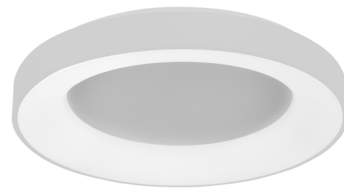

LAND | 9353830

Sandy White Aluminium & Acrylic
LED 30 Watt 220-240 Volt
50-60Hz 750Ma
1950Lm 3000K IP20
D: 38 H: 9 cm