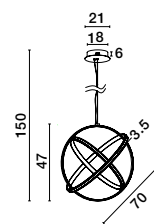

LED 53 Watt 24 Volt 1925Ma

2627Lm 3000K IP20

D: 50 H: 150 cm

Adjustable

Adjustable

ANTILIA | 9365013

Dimmable

Black Purple Steel Aluminium & Acrylic