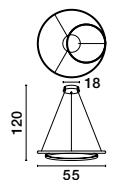

CECIL | 9357041

Sandy White Steel Aluminium
& Acrylic
LED 32 Watt 42 Volt 700Ma
2745Lm 3000K IP20
D: 55 H: 120 cm