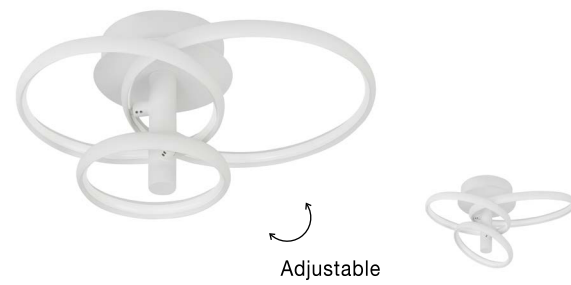

Adjustable

EMIL 9349062

Dimmable

Sandy White Steel Aluminium
& Acrylic
LED 30 Watt 42 Volt 700Ma
2362Lm 3000K IP20
D: 45 W: 35 H: 220 cm