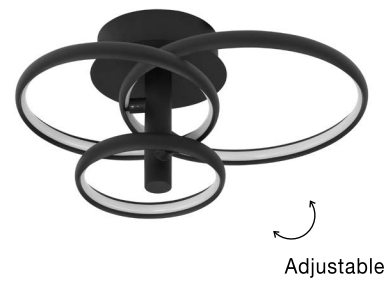

BOW | 9357085
 Chrome Steel Aluminium &
 Acrylic
 LED 47 Watt 60 Volt 700Ma
 2491Lm 3000K IP20
 D: 102 H: 30 cm

BOW | 9357087
 Sandy White Steel Aluminium
 & Acrylic
 LED 47 Watt 60 Volt 700Ma
 2413Lm 3000K IP20
 D: 102 H: 30 cm