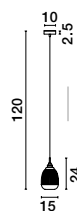

MOND | 9738210

Satin Gold Metal
Clear Glass
E14 1x40 Watt 220-240 Volt
IP20 Bulb Excluded
D: 15 H: 120 cm