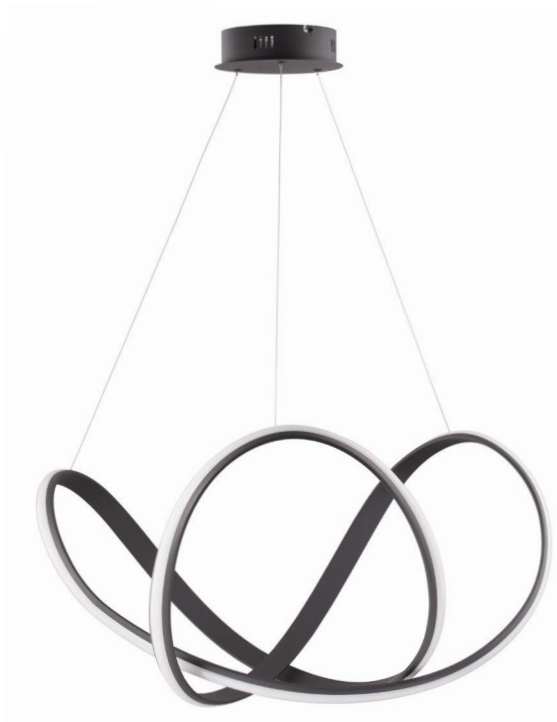

APUS | 9348051
Sandy Black Steel Aluminium
& Acrylic
LED 50 Watt 60 Volt
1800Lm 3000K IP20
D: 70 H: 120 cm