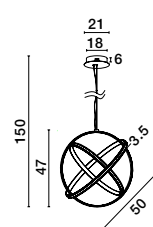

ANTILIA | 9365012

Dimmable

Black Purple Steel Aluminium & Acrylic

Adjustable

LED 53 Watt 24 Volt 1925Ma

2627Lm 3000K IP20

D: 50 H: 150 cm

Adjustable

Adjustable

ANTILIA | 9365013

Dimmable

Black Purple Steel Aluminium & Acrylic

Adjustable

LED 63 Watt 24 Volt 2500Ma

3043Lm 3000K IP20

D: 70 H: 150 cm