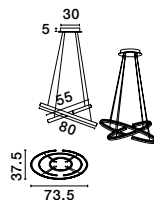

LED WARM WHITE A++-A DRIVER INCL.

Adjustable

BRETON | 9392011

Dimmable

Sandy Black Steel
Aluminium & Acrylic
Adjustable
LED 55 Watt 90 Volt 600Ma
2475Lm 3000K IP20
D: 80 W: 40 H: 120 cm

Adjustable

BRETON | 9392012