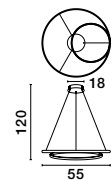

LED WARM WHITE A++-A DRIVER INCL.

CECIL | 9357041

Sandy White Steel Aluminium
& Acrylic
LED 32 Watt 42 Volt 700Ma
2745Lm 3000K IP20
D: 55 H: 120 cm

CECIL | 9357042

Sandy Black Steel Aluminium
& Acrylic
LED 32 Watt 42 Volt 700Ma
1732Lm 3000K IP20
D: 55 H: 120 cm